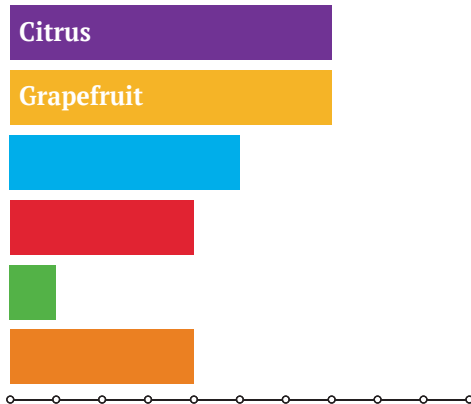

Gin-Note™.com

flavour guidance

Juniper

Citrus

Citrus

Grapefruit

Floral

Fruit

Herbal

Spice

NINE SISTERS GRAPEFRUIT GIN

Refined and Citrus

*A soft and rich citrus-forward gin.
Concentrated and intense grapefruit gin
with a distinct juniper note.*

Information provided by brand owner. Framework provided by The Gin Guild.